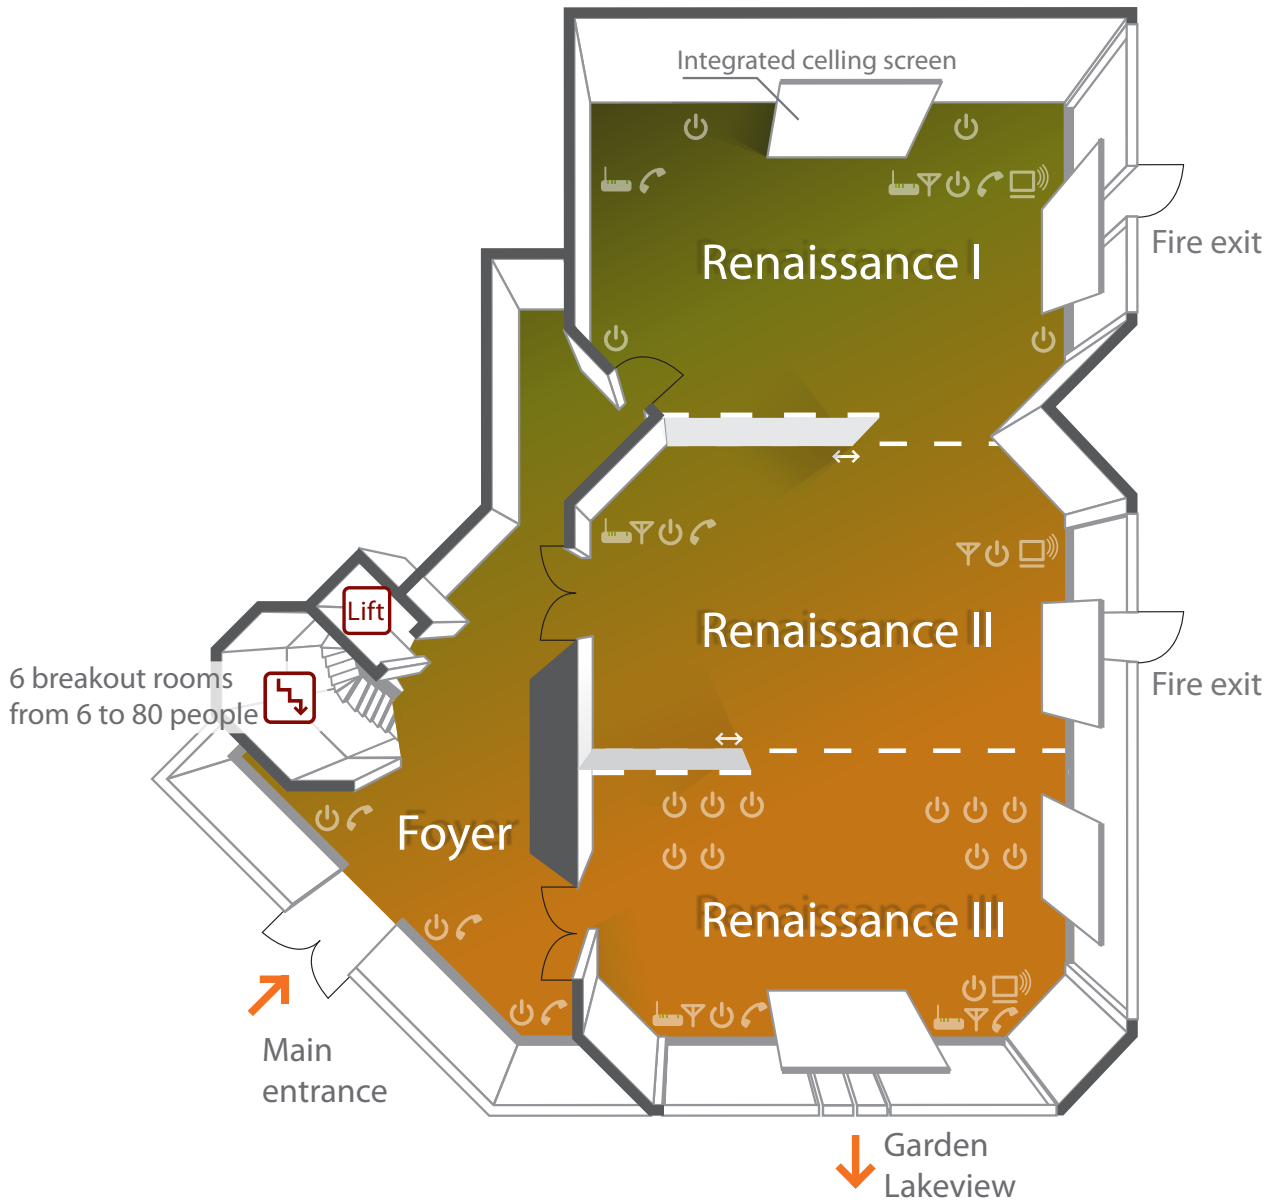

Royal Plaza Montreux & Spa ★★★★★

-  Modem port
-  Power point
-  ADSL
-  TV socket
-  Telephone point

	Theatre	Classroom	Reception	Banquet	Boardroom	Area m ²	Dimensions	Height	Floor
Renaissance I	80	50	90	60	30	85.9	7.1 x 12.1	3.25	1
Renaissance II	80	50	90	60	30	87.7	7.25 x 12.1	3.25	1
Renaissance III	80	50	90	60	30	84.7	7 x 12.1	3.25	1
Renaissance I+II+III	250	140	350	200	75	260.75	21.55 x 12.1	3.25	1